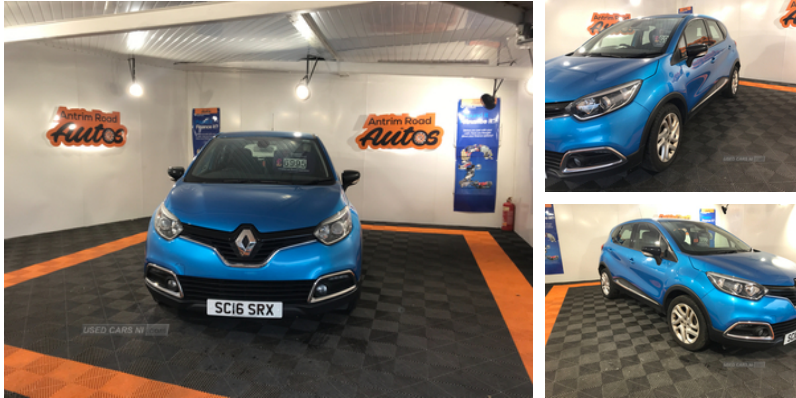

## Renault Captur 1.5 dCi 90 Dynamique Nav 5dr | Jul 2016

# £6,995

LOVELY MOTOR AND DRIVING BEAUTIFULLY

2016 Renault Captur 1.5 dCi 90 Dynamique Nav 5dr

That Ever Reliable 1.5 dCi backed by our bullet Proof Warranty,  
 How can you go wrong

A Beautiful Motor Driving the Very Best and sold with Our Bullet  
 Proof Warranty

Priced at £6995 and 63000 Warranted Miles

### Vehicle Features

2 coat hooks, 2 cupholders, 3 point rear seatbelts x3, 3 rear height adjustable headrests, 4x20W Arkamys radio, 12V Accessory socket, 60/40 split rear seats, ABS+EBA, Automatic headlights + automatic windscreen wipers, Auxiliary input socket, Bluetooth + USB, Body colour door handles, Body coloured bumpers, Chrome headlight surround, Chrome insert to side strips, Chrome trim on tailgate, Climate control, Cornering front fog lights, Cruise control + speed limiter, DAB Digital radio, Driver/Front Passenger airbags, Driver and passenger lumbar support, Electric adjustable heated door mirrors, Electric front windows + one touch + anti-pinch, Electric rear windows, ESC - Electronic Stability Control + traction control, Fingertip controls for audio system, Front passenger airbag deactivation, Front seat backrest storage nets, Front side airbags(head+thorax), Gloss black door armrest, Height/reach adjust steering wheel, Height adjustable driver's seat, Height adjustable front headrests, Hill start assist, ISOFIX on front passenger and rear outer seats, Keyless entry, Leather steering wheel and gear knob, LED daytime running lights, Pollen filter, RAID (Renault Anti-Intruder Device), Rear door child safety locks, Rear wiper, Removable storage between front and rear passenger, Renault MediaNav with 7" touch screen and Navteq Nav 'n' Go Satellite Navigation, Reversible boot floor, Seatbelt warning, Storage area on top of dashboard, Storage compartments in doors, Thatcham