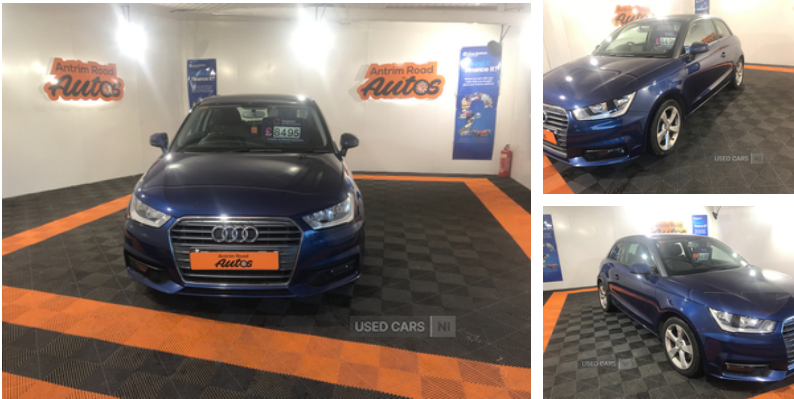

Audi A1 1.6 TDI Sport 3dr | Aug 2017

LOVELY LITTLE A1 SPORT CLEAN AND A REAL NICE BLUE

£8,495

A Cracking Audi A1 1.6 TDI Sport 3dr in a Very Fetching Blue Colour

The car Drives Great and it's Clean Throughout.

It's been Looked After Well. With 95000 miles it is Priced at £8495

Sold With Our Own Bullet Proof Warranty

(The Car Had A Personalized Plate, it's new number Plate is SA17 GLR)

Vehicle Features

3 spoke leather multifunction sports steering wheel, 12V socket in centre console, ABS/EBD, Adaptive brake lights, Additional SD card reader, Adjustable rear head restraints, Audi drive select, Audi music interface, Bluetooth audio streaming, Body coloured bumpers, Body coloured door mirrors, Brake assist function, Cruise control, Cupholders in centre console, DAB Digital radio, Door sills with aluminium inlays, Driver's information system, Driver/Front Passenger airbags, Driver and passenger side airbags, EDL, Electric adjustable door mirrors, Electric front windows, Electro-mechanical PAS, ESP with ASR, First aid kit, Front and rear seatbelt reminder, Front floor mats, Front fog lights, Front head restraints, Front passenger airbag deactivation, Front seats - 'Easy Entry', Front sports seats, Head airbags, Heated door mirrors, Heated rear windscreen, Heat insulating glass, Height adjustable front seatbelts, Height adjustable front seats, Illuminated glovebox, Isofix attachments on rear seats, Jack and tool kit, Leather handbrake, Locking wheel bolts, Low washer fluid indicator, Lumbar adjustment for front seats, Non smoking pack - A1, Rake/reach adjustable steering wheel, Rear three point seatbelts x 2, Rear wiper, Remote control central locking, Service interval indicator, Split folding rear seats, Thatcham category 1 alarm + immobiliser,

Miles:	95000
Fuel Type:	Diesel
Transmission:	Manual
Colour:	Blue
Engine Size:	1598
CO2 Emission:	97
Tax Band:	Petrol/Diesel (£190 p/a)
Body Style:	Hatchback
Insurance group:	19E
Reg:	E3SCU

Technical Specs