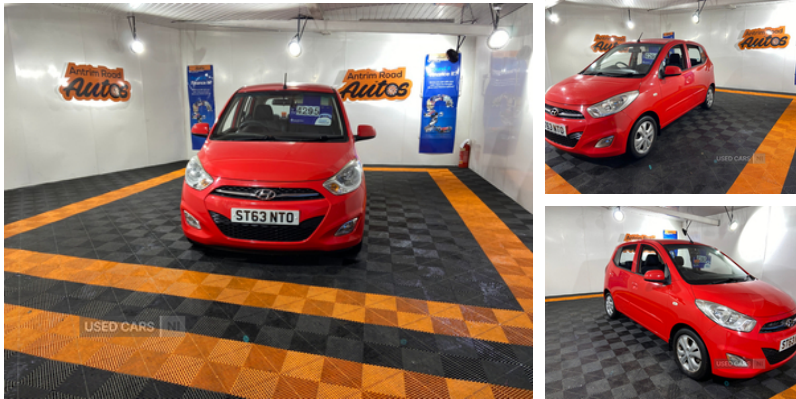

Hyundai i10 1.2 Active 5dr | Nov 2013

VERY LOW MILES. A CLEAN CAR THROUGHOUT

£4,295

2013 Hyundai i10 Active 1.2L 5dr in Red With Only 28000 Warranted Miles

A Clean Car and Driving as The Mileage Would Lead you to Expect 100%

Low Insurance Group with 5dr Flexibility Novice Driver or Just a Run Around.

Just Call in For Test Drive

Priced at £4295 and 28000 Warranted Miles

Vehicle Features

2 front seat back pockets, 3x3 point rear seatbelts, 4 speakers, 14" alloy wheels, 18" Boulder grey machined alloy wheels and Boulder grey alloy spare wheel, 60/40 split folding flat to floor rear seats, ABS/EBD, Air conditioning, Ashtray, Audible lights on warning, Auxilliary 12V power socket, Body colour bumpers, Body colour door mirrors and handles, Body colour side mouldings, Childproof rear door locks, Cigarette lighter, Cloth upholstery, Cup holders, Driver's seat height adjustment, Driver + passenger vanity mirrors, Driver/Front Passenger airbags, Electric door mirrors, Electric windows with drivers 'one touch' open, Electronic headlamp levelling, Front/rear adjustable head restraints, Front door pockets, Front fog lamps, Front intermittent wash wipers, Front passenger underseat storage tray, Front seatbelt pretensioners, Heated rear window, Height adjustable front seatbelts, Immobiliser, Interior light, Isofix child seat preparation, Locking wheel nuts, Luggage area underfloor compartment, Luggage compartment lighting, PAS, Passenger airbag deactivate switch, RDS stereo radio + CD player/mp3 facility, Rear coat hook, Rear wash/wipe with intermittent wipe setting, Remote central locking, Remote fuel flap release, Seatback hooks, Side airbags, Temporary spare wheel, Tilt adjustable steering wheel, Tinted glass, USB/aux input socket

Miles:	28000
Fuel Type:	Petrol
Transmission:	Manual
Colour:	Red
Engine Size:	1248
CO2 Emission:	108
Tax Band:	B (£20 p/a)
Body Style:	Hatchback
Insurance group:	12E
Reg:	ST63NTO

Technical Specs

DIMENSIONS